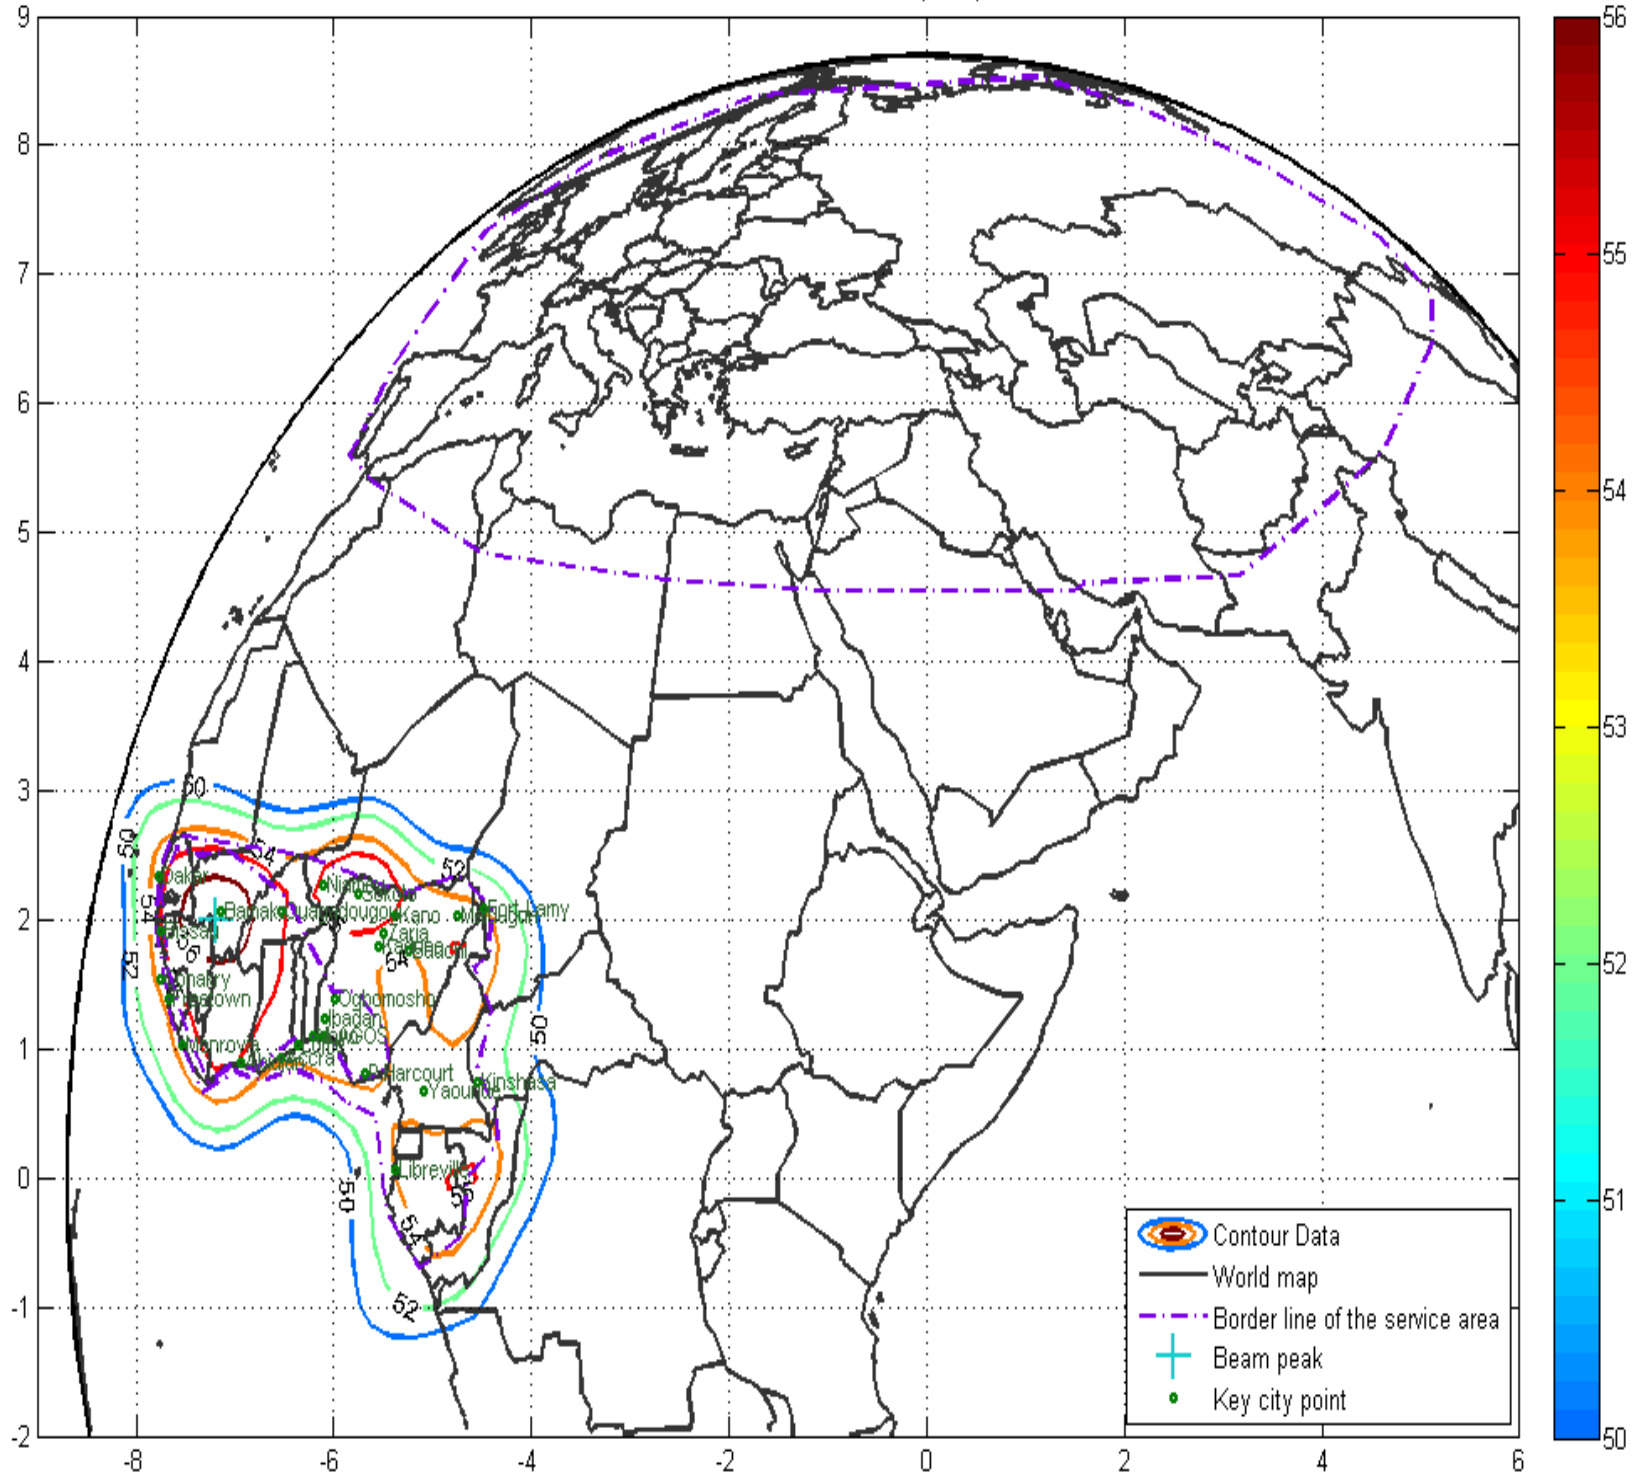

C-BAND ECOWAS I BEAM MAP

C BAND EIRP (dBW)

KU BAND ECOWAS1 BEAM EIRP (DBW)

KU BAND ECOWAS I BEAM

KU BAND ECOWAS2 BEAM EIRP (DBW)

KU BAND ECOWAS II BEAM

KU BAND KASHI BEAM EIRP (DBW)

KU ASIAN BEAM

KA BAND EUROPE BEAM EIRP (DBW)

KA BAND EUROPEAN SPOT BEAM

KA BAND NIGERIA BEAM EIRP (DBW)

KA BAND NIGERIAN SPOT BEAM

KA BAND SOUTH AFRICA BEAM EIRP (DBW)

KA BAND SOUTH AFRICAN SPOT BEAM

NAVIGATION PAYLOAD L1 EIRP (DBW)

L1 BAND GLOBAL BEAM

NAVIGATION PAYLOAD L5 EIRP (DBW)

L5 BAND GLOBAL BEAM