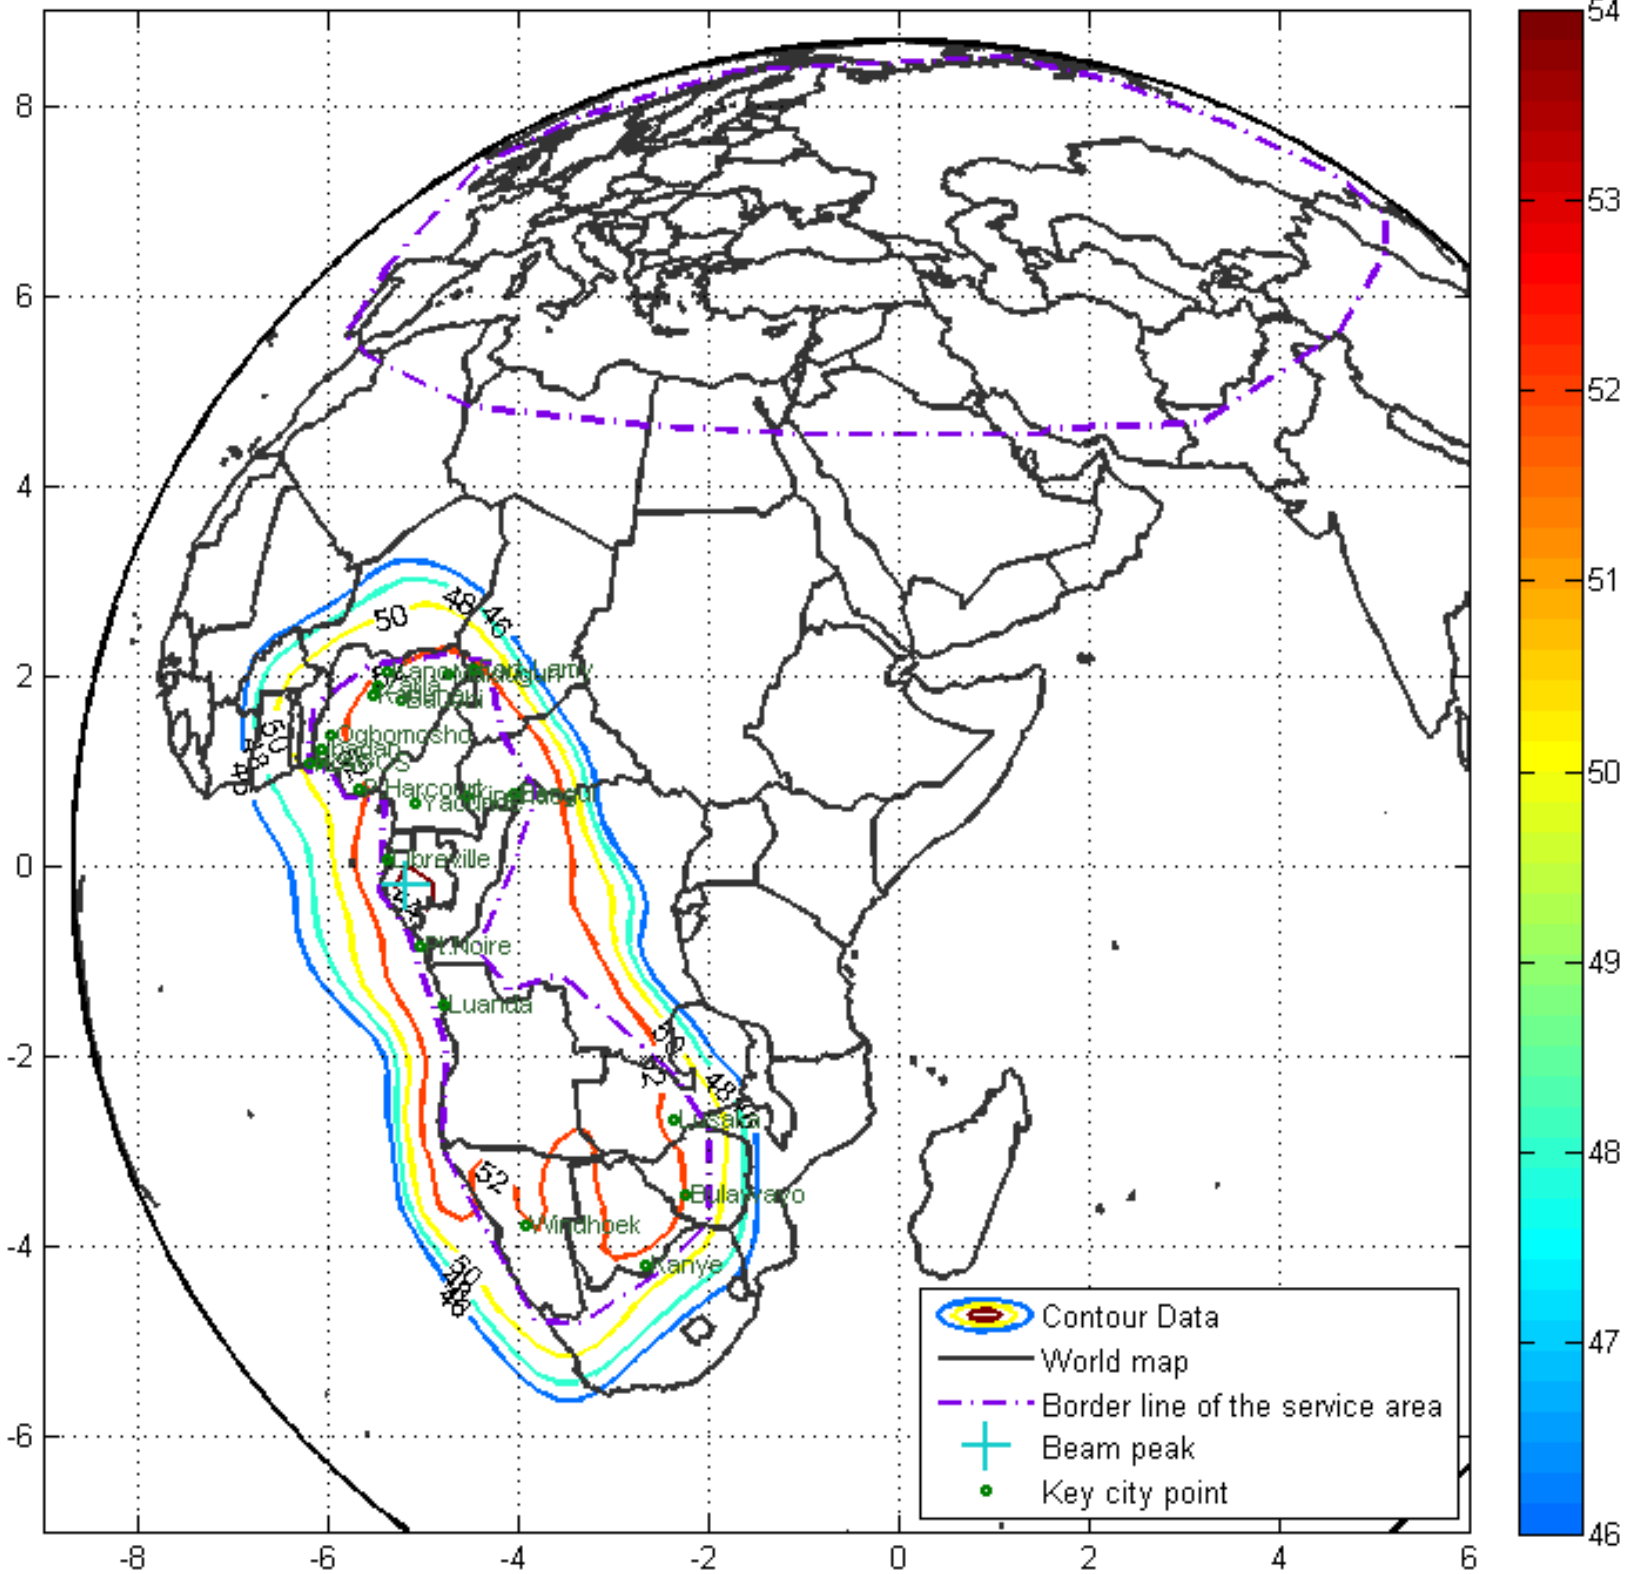

C-BAND ECOWAS I BEAM MAP

C BAND EIRP (dBW)

KU BAND ECOWAS1 BEAM EIRP (DBW)

KU BAND ECOWAS I BEAM

KU BAND ECOWAS2 BEAM EIRP (DBW)

KU BAND ECOWAS II BEAM

KU BAND KASHI BEAM EIRP (DBW)

KU ASIAN BEAM

KA BAND EUROPE BEAM EIRP (DBW)

KA BAND EUROPEAN SPOT BEAM

KA BAND NIGERIA BEAM EIRP (DBW)

KA BAND NIGERIAN SPOT BEAM

KA BAND SOUTH AFRICA BEAM EIRP (DBW)

KA BAND SOUTH AFRICAN SPOT BEAM

NAVIGATION PAYLOAD L1 EIRP (DBW)

L1 BAND GLOBAL BEAM

NAVIGATION PAYLOAD L5 EIRP (DBW)

L5 BAND GLOBAL BEAM