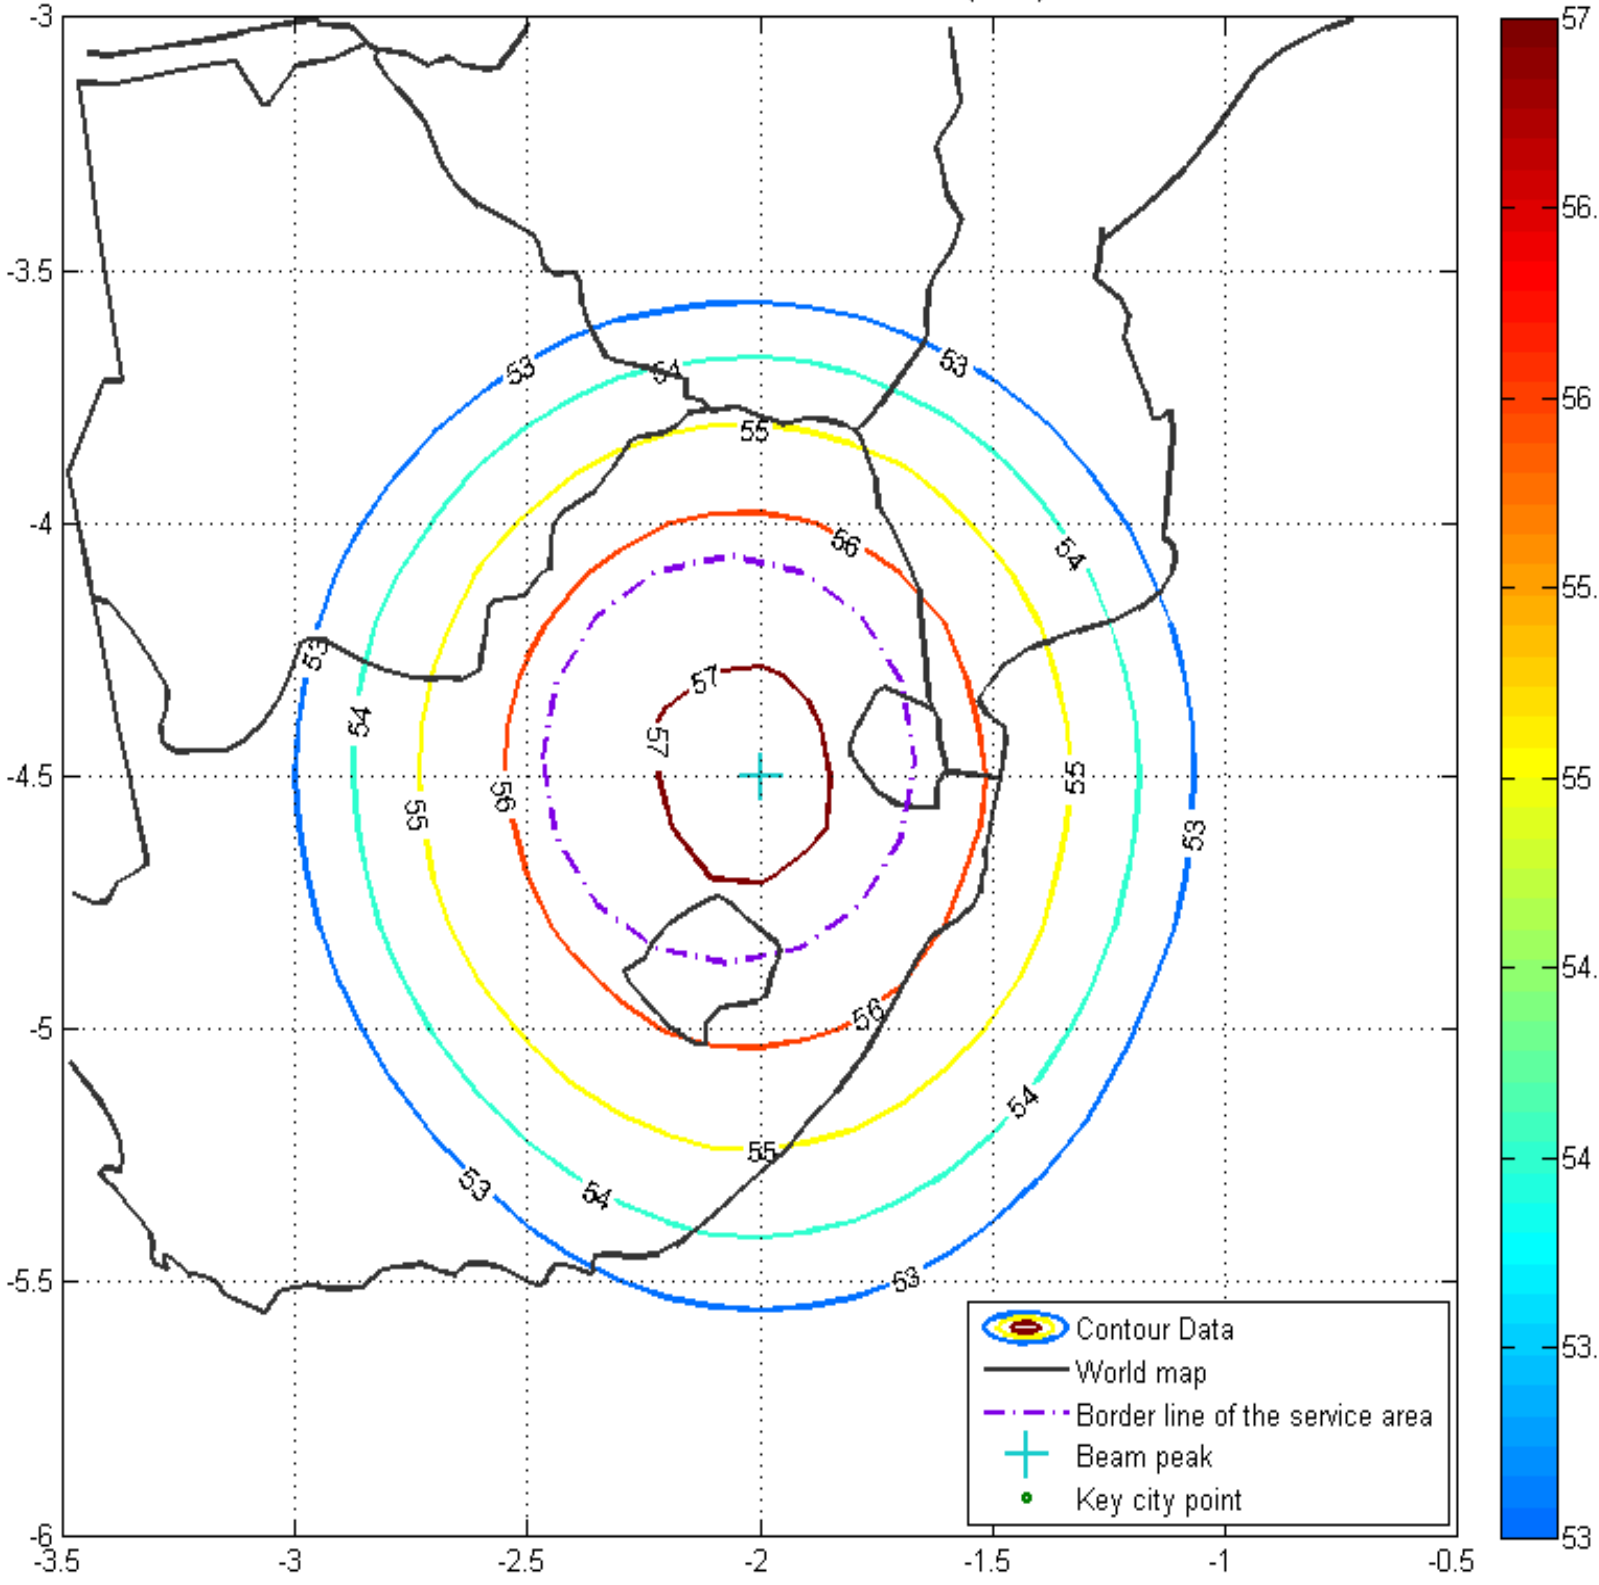

C-BAND ECOWAS I BEAM MAP

C BAND EIRP (dBW)

KU BAND ECOWAS1 BEAM EIRP (DBW)

KU BAND ECOWAS I BEAM

KU BAND ECOWAS2 BEAM EIRP (DBW)

KU BAND ECOWAS II BEAM

KU BAND KASHI BEAM EIRP (DBW)

KU ASIAN BEAM

KA BAND EUROPE BEAM EIRP (DBW)

KA BAND EUROPEAN SPOT BEAM

KA BAND NIGERIA BEAM EIRP (DBW)

KA BAND NIGERIAN SPOT BEAM

KA BAND SOUTH AFRICA BEAM EIRP (DBW)

KA BAND SOUTH AFRICAN SPOT BEAM

NAVIGATION PAYLOAD L1 EIRP (DBW)

L1 BAND GLOBAL BEAM

NAVIGATION PAYLOAD L5 EIRP (DBW)

L5 BAND GLOBAL BEAM