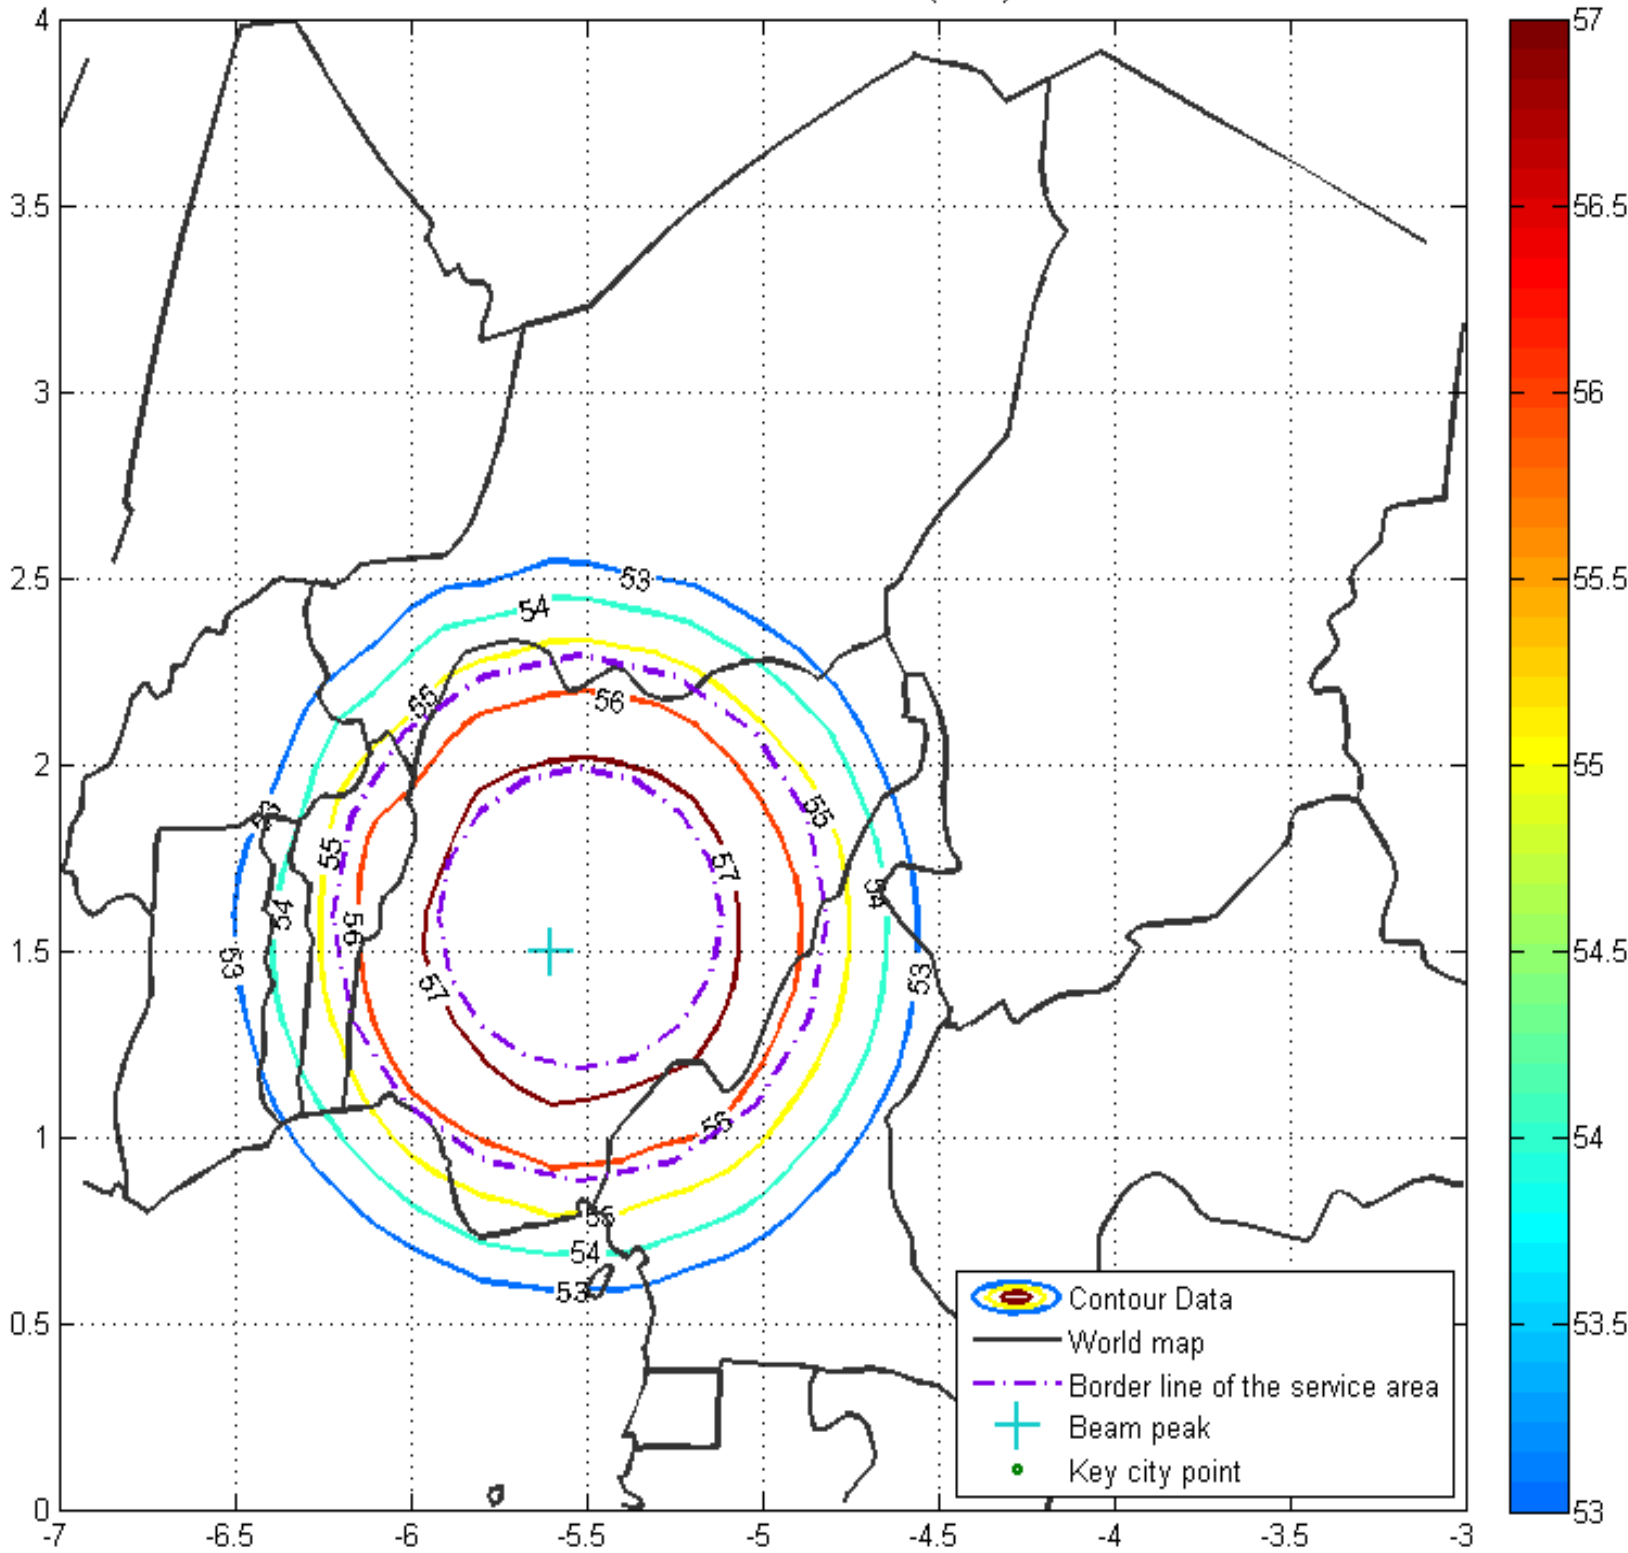

C-BAND ECOWAS I BEAM MAP

C BAND EIRP (dBW)

KU BAND ECOWAS1 BEAM EIRP (DBW)

KU BAND ECOWAS I BEAM

KU BAND ECOWAS2 BEAM EIRP (DBW)

KU BAND ECOWAS II BEAM

KU BAND KASHI BEAM EIRP (DBW)

KU ASIAN BEAM

KA BAND EUROPE BEAM EIRP (DBW)

KA BAND EUROPEAN SPOT BEAM

KA BAND NIGERIA BEAM EIRP (DBW)

KA BAND NIGERIAN SPOT BEAM

KA BAND SOUTH AFRICA BEAM EIRP (DBW)

KA BAND SOUTH AFRICAN SPOT BEAM

NAVIGATION PAYLOAD L1 EIRP (DBW)

L1 BAND GLOBAL BEAM

NAVIGATION PAYLOAD L5 EIRP (DBW)

L5 BAND GLOBAL BEAM