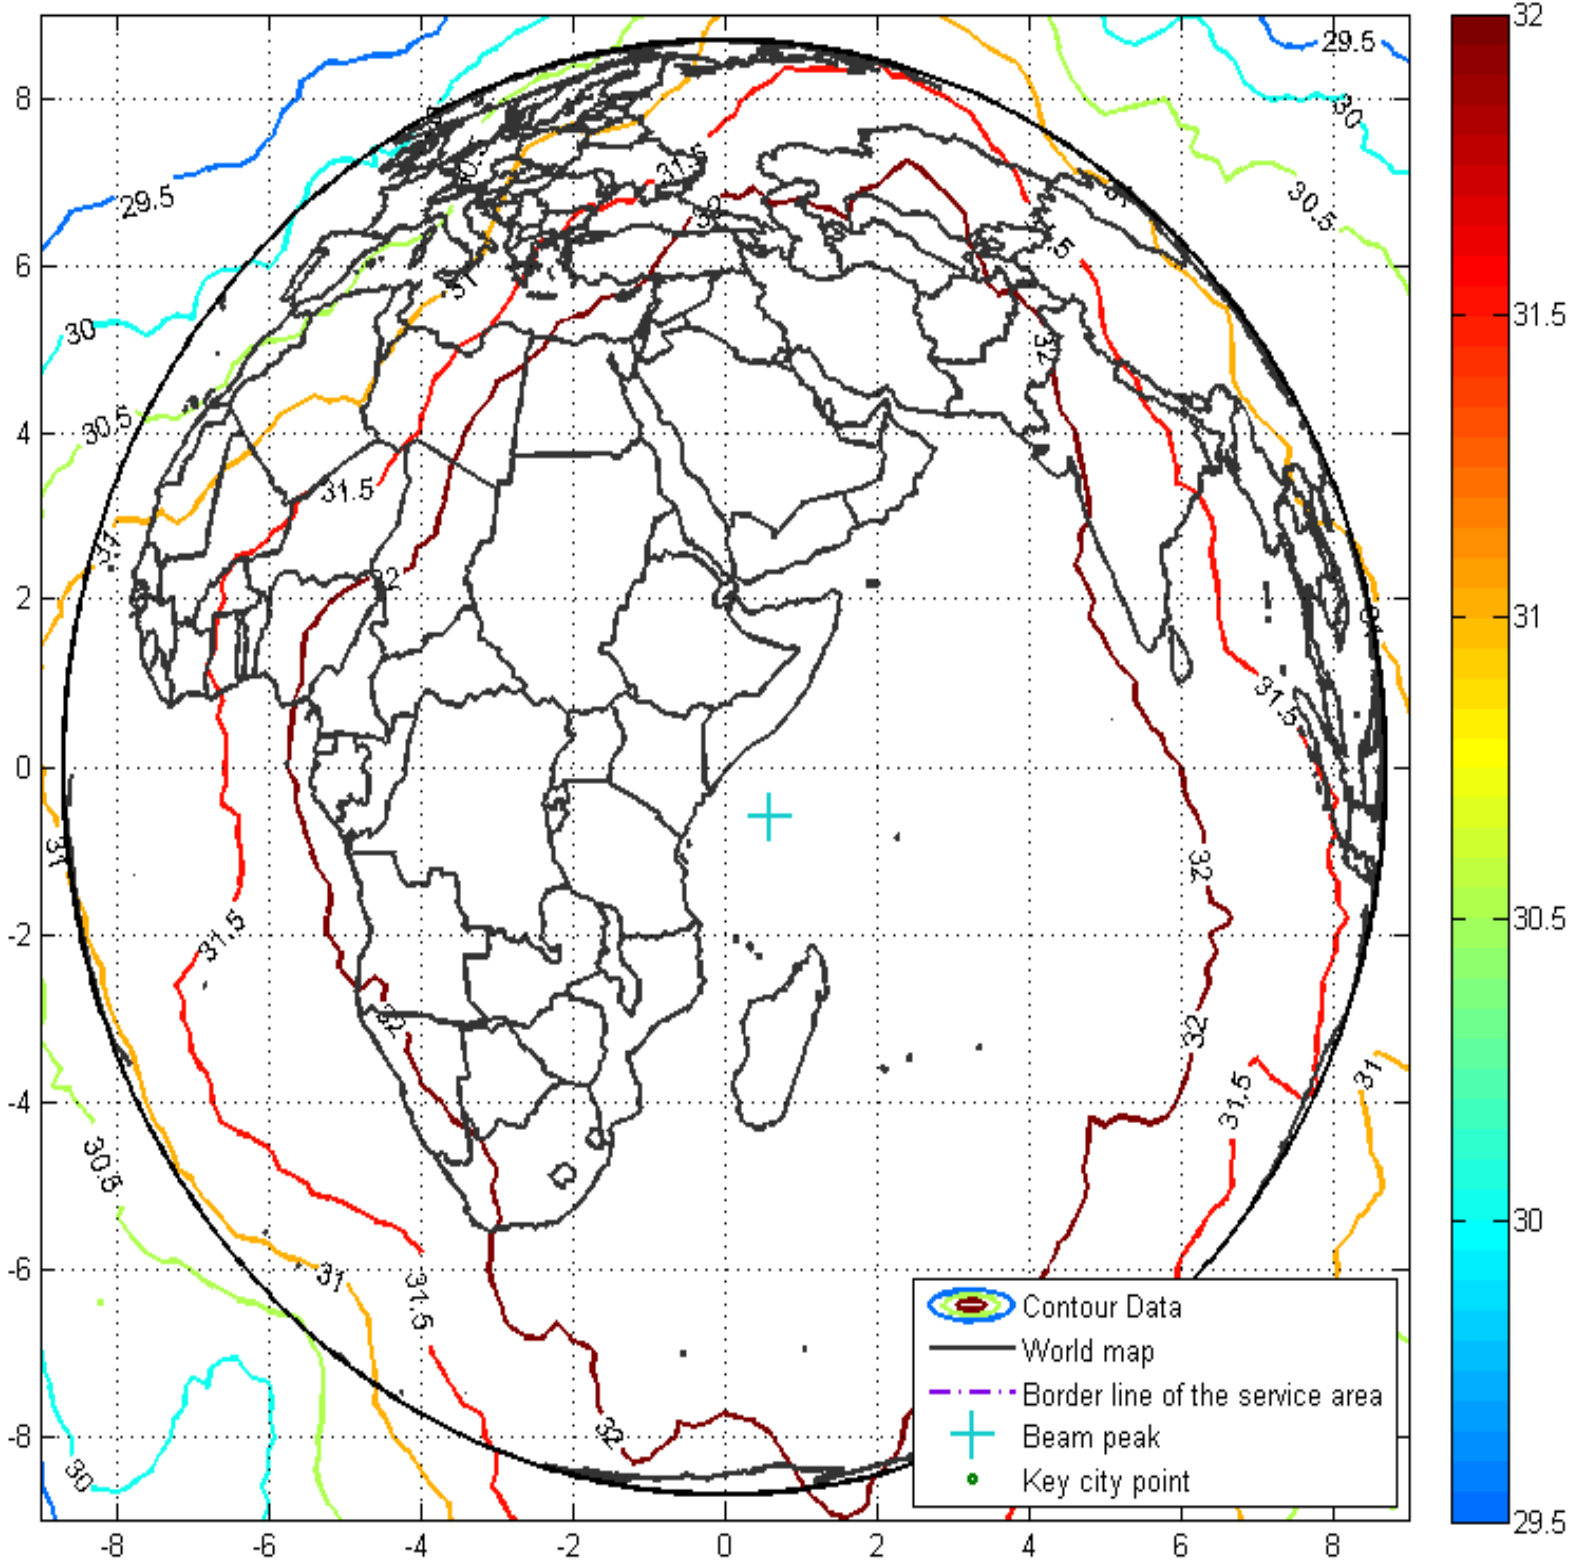

C-BAND ECOWAS I BEAM MAP

C BAND EIRP (dBW)

KU BAND ECOWAS1 BEAM EIRP (DBW)

KU BAND ECOWAS I BEAM

KU BAND ECOWAS2 BEAM EIRP (DBW)

KU BAND ECOWAS II BEAM

KU BAND KASHI BEAM EIRP (DBW)

KU ASIAN BEAM

KA BAND EUROPE BEAM EIRP (DBW)

KA BAND EUROPEAN SPOT BEAM

KA BAND NIGERIA BEAM EIRP (DBW)

KA BAND NIGERIAN SPOT BEAM

KA BAND SOUTH AFRICA BEAM EIRP (DBW)

KA BAND SOUTH AFRICAN SPOT BEAM

NAVIGATION PAYLOAD L1 EIRP (DBW)

L1 BAND GLOBAL BEAM

NAVIGATION PAYLOAD L5 EIRP (DBW)

L5 BAND GLOBAL BEAM