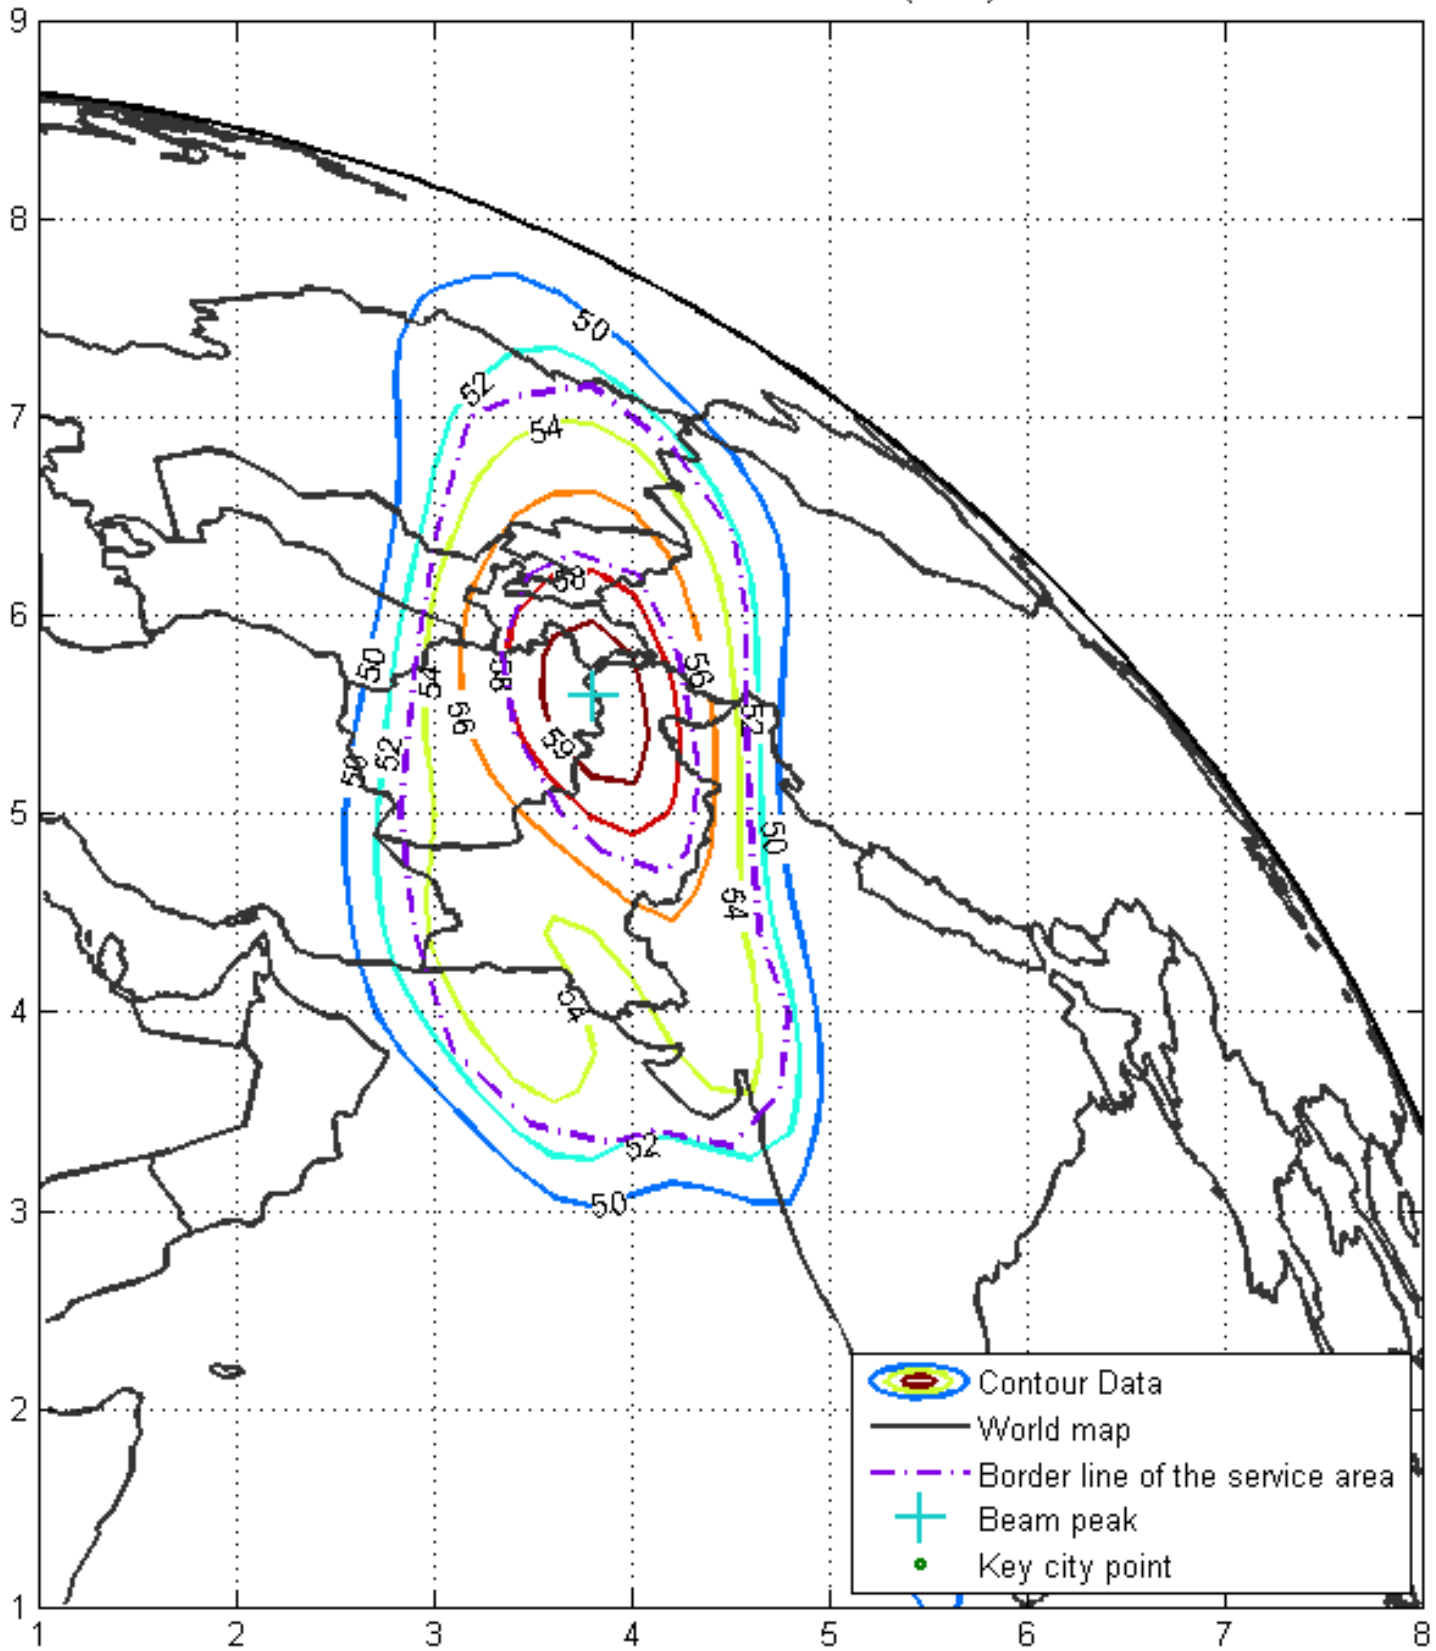

C-BAND ECOWAS I BEAM MAP

C BAND EIRP (dBW)

KU BAND ECOWAS1 BEAM EIRP (DBW)

KU BAND ECOWAS I BEAM

KU BAND ECOWAS2 BEAM EIRP (DBW)

KU BAND ECOWAS II BEAM

KU BAND KASHI BEAM EIRP (DBW)

KU ASIAN BEAM

KA BAND EUROPE BEAM EIRP (DBW)

KA BAND EUROPEAN SPOT BEAM

KA BAND NIGERIA BEAM EIRP (DBW)

KA BAND NIGERIAN SPOT BEAM

KA BAND SOUTH AFRICA BEAM EIRP (DBW)

KA BAND SOUTH AFRICAN SPOT BEAM

NAVIGATION PAYLOAD L1 EIRP (DBW)

L1 BAND GLOBAL BEAM

NAVIGATION PAYLOAD L5 EIRP (DBW)

L5 BAND GLOBAL BEAM