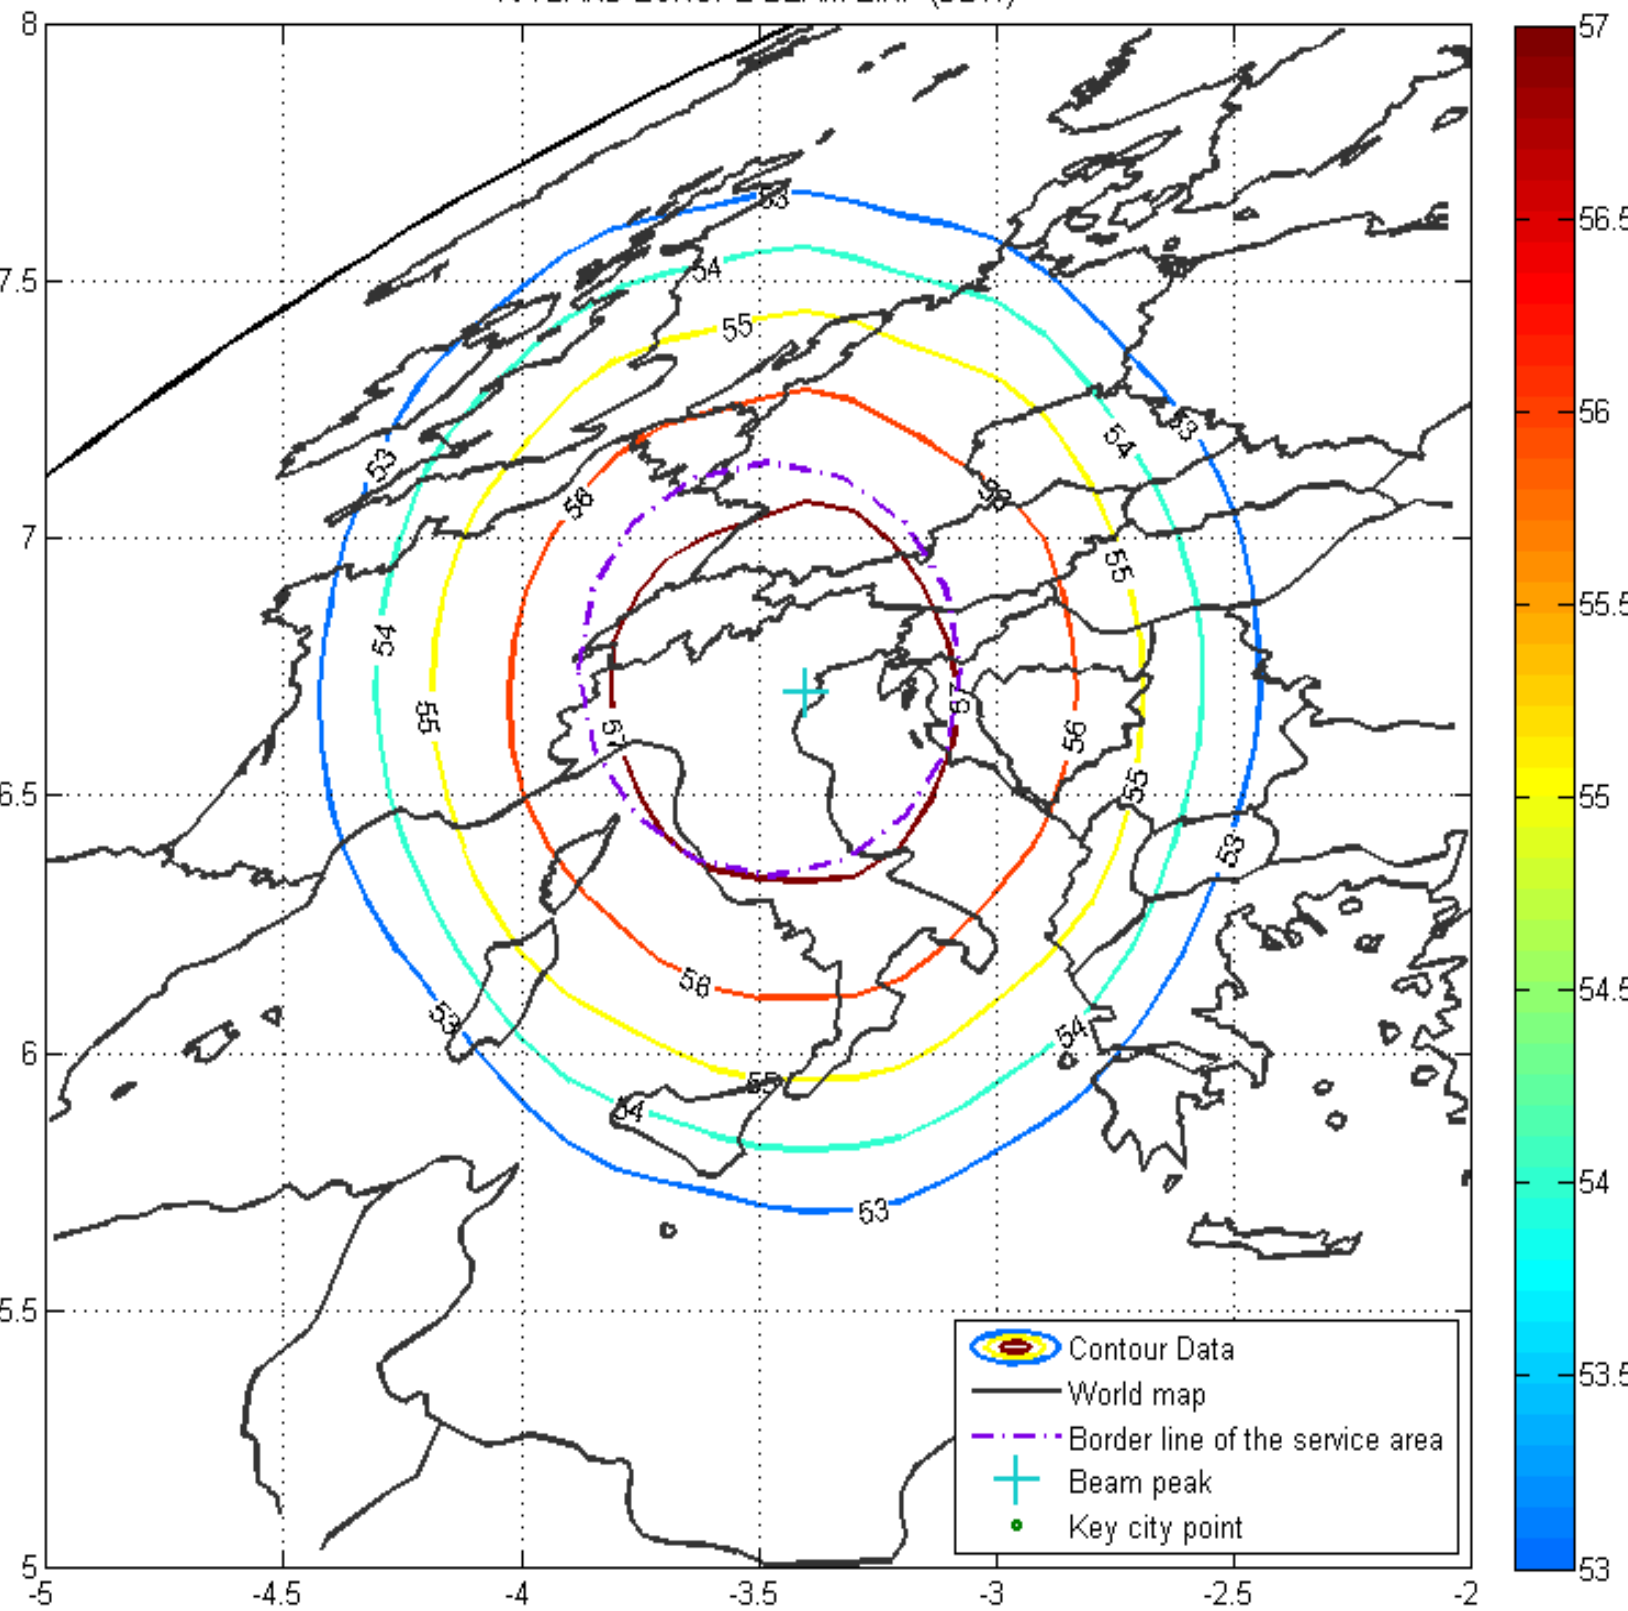

C-BAND ECOWAS I BEAM MAP

C BAND EIRP (dBW)

KU BAND ECOWAS1 BEAM EIRP (DBW)

KU BAND ECOWAS I BEAM

KU BAND ECOWAS2 BEAM EIRP (DBW)

KU BAND ECOWAS II BEAM

KU BAND KASHI BEAM EIRP (DBW)

KU ASIAN BEAM

KA BAND EUROPE BEAM EIRP (DBW)

KA BAND EUROPEAN SPOT BEAM

KA BAND NIGERIA BEAM EIRP (DBW)

KA BAND NIGERIAN SPOT BEAM

KA BAND SOUTH AFRICA BEAM EIRP (DBW)

KA BAND SOUTH AFRICAN SPOT BEAM

NAVIGATION PAYLOAD L1 EIRP (DBW)

L1 BAND GLOBAL BEAM

NAVIGATION PAYLOAD L5 EIRP (DBW)

L5 BAND GLOBAL BEAM