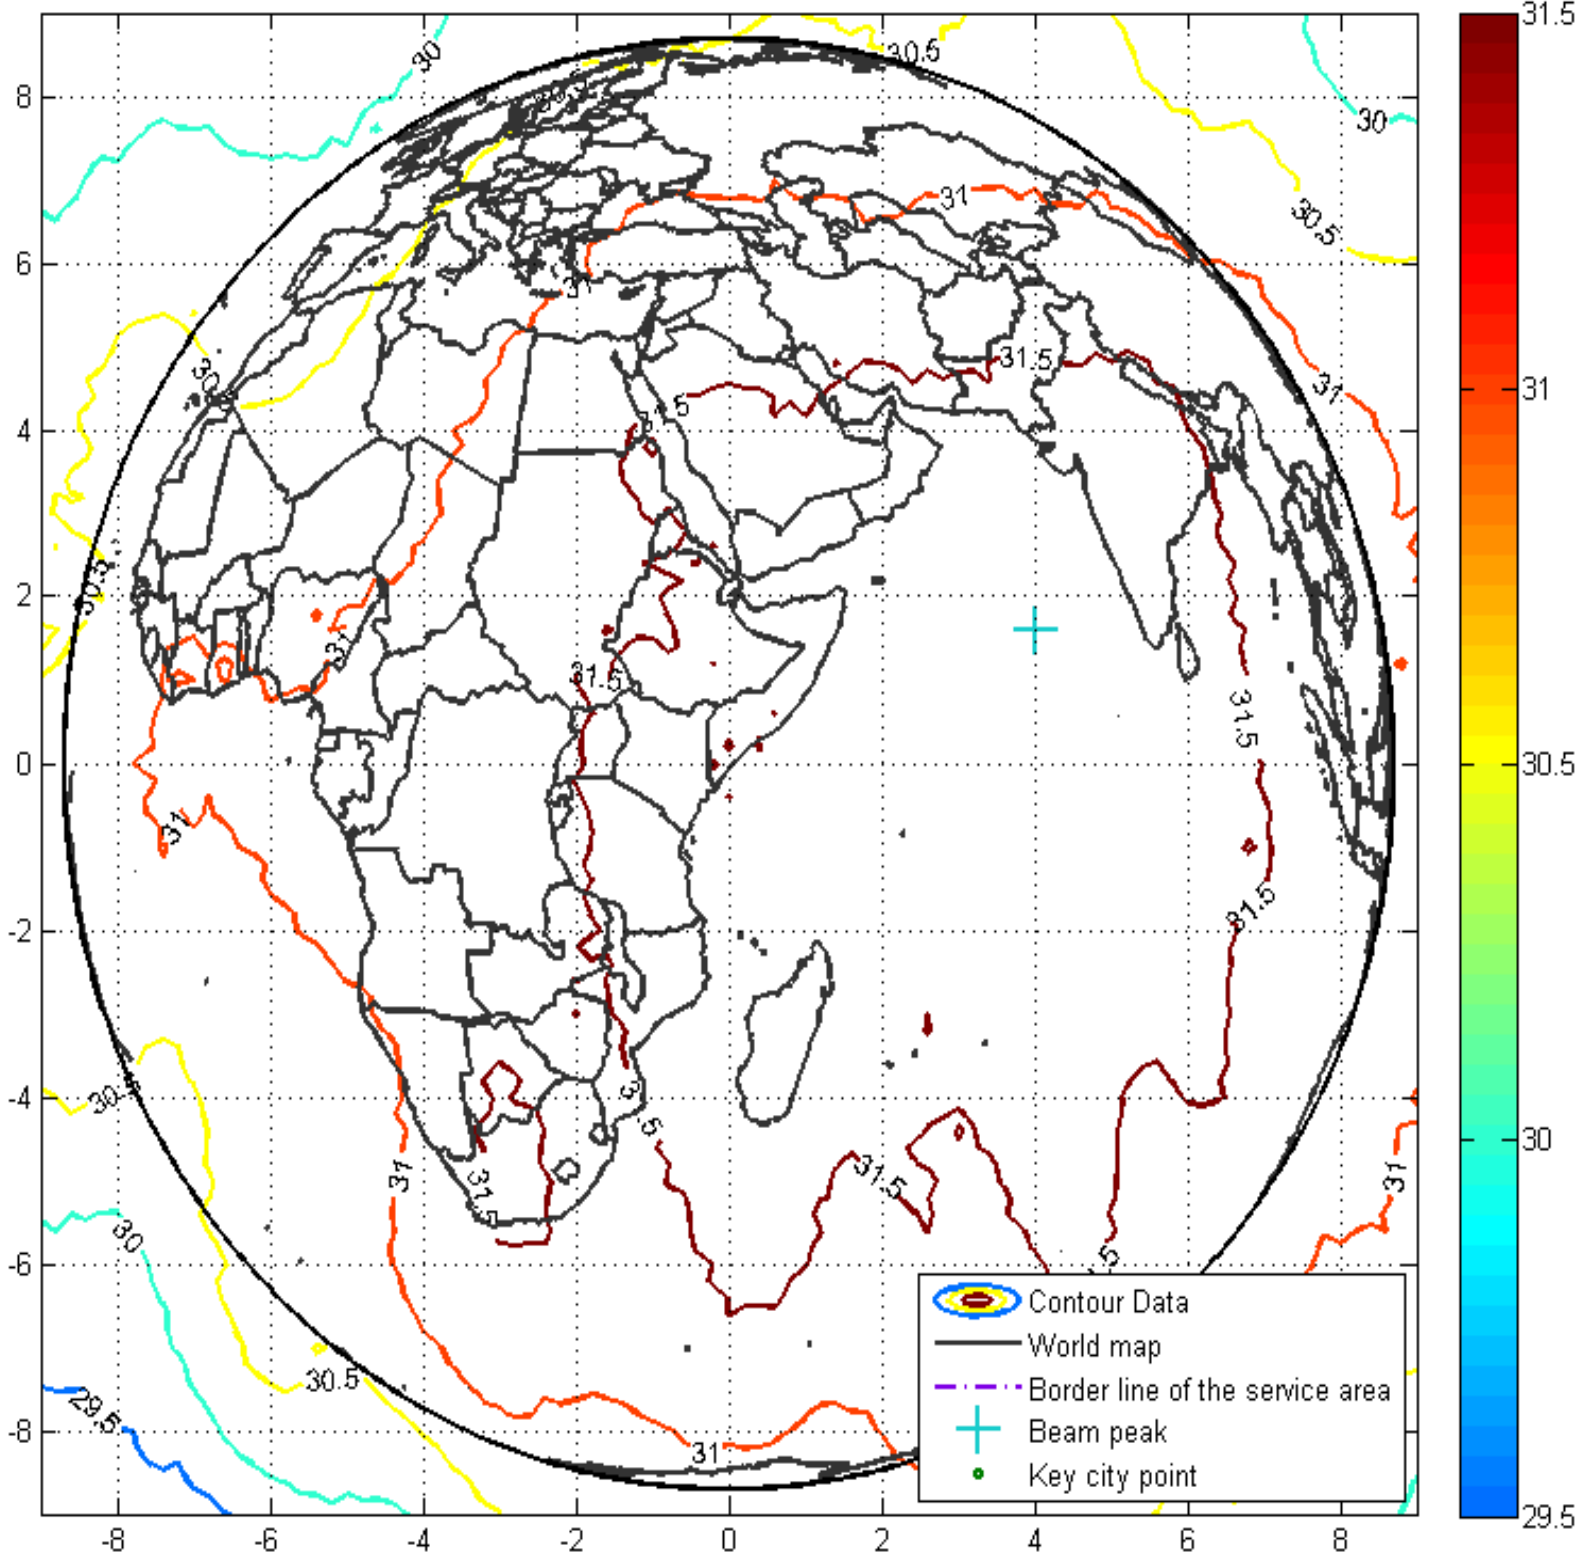

C-BAND ECOWAS I BEAM MAP

C BAND EIRP (dBW)

KU BAND ECOWAS1 BEAM EIRP (DBW)

KU BAND ECOWAS I BEAM

KU BAND ECOWAS2 BEAM EIRP (DBW)

KU BAND ECOWAS II BEAM

KU BAND KASHI BEAM EIRP (DBW)

KU ASIAN BEAM

KA BAND EUROPE BEAM EIRP (DBW)

KA BAND EUROPEAN SPOT BEAM

KA BAND NIGERIA BEAM EIRP (DBW)

KA BAND NIGERIAN SPOT BEAM

KA BAND SOUTH AFRICA BEAM EIRP (DBW)

KA BAND SOUTH AFRICAN SPOT BEAM

NAVIGATION PAYLOAD L1 EIRP (DBW)

L1 BAND GLOBAL BEAM

NAVIGATION PAYLOAD L5 EIRP (DBW)

L5 BAND GLOBAL BEAM