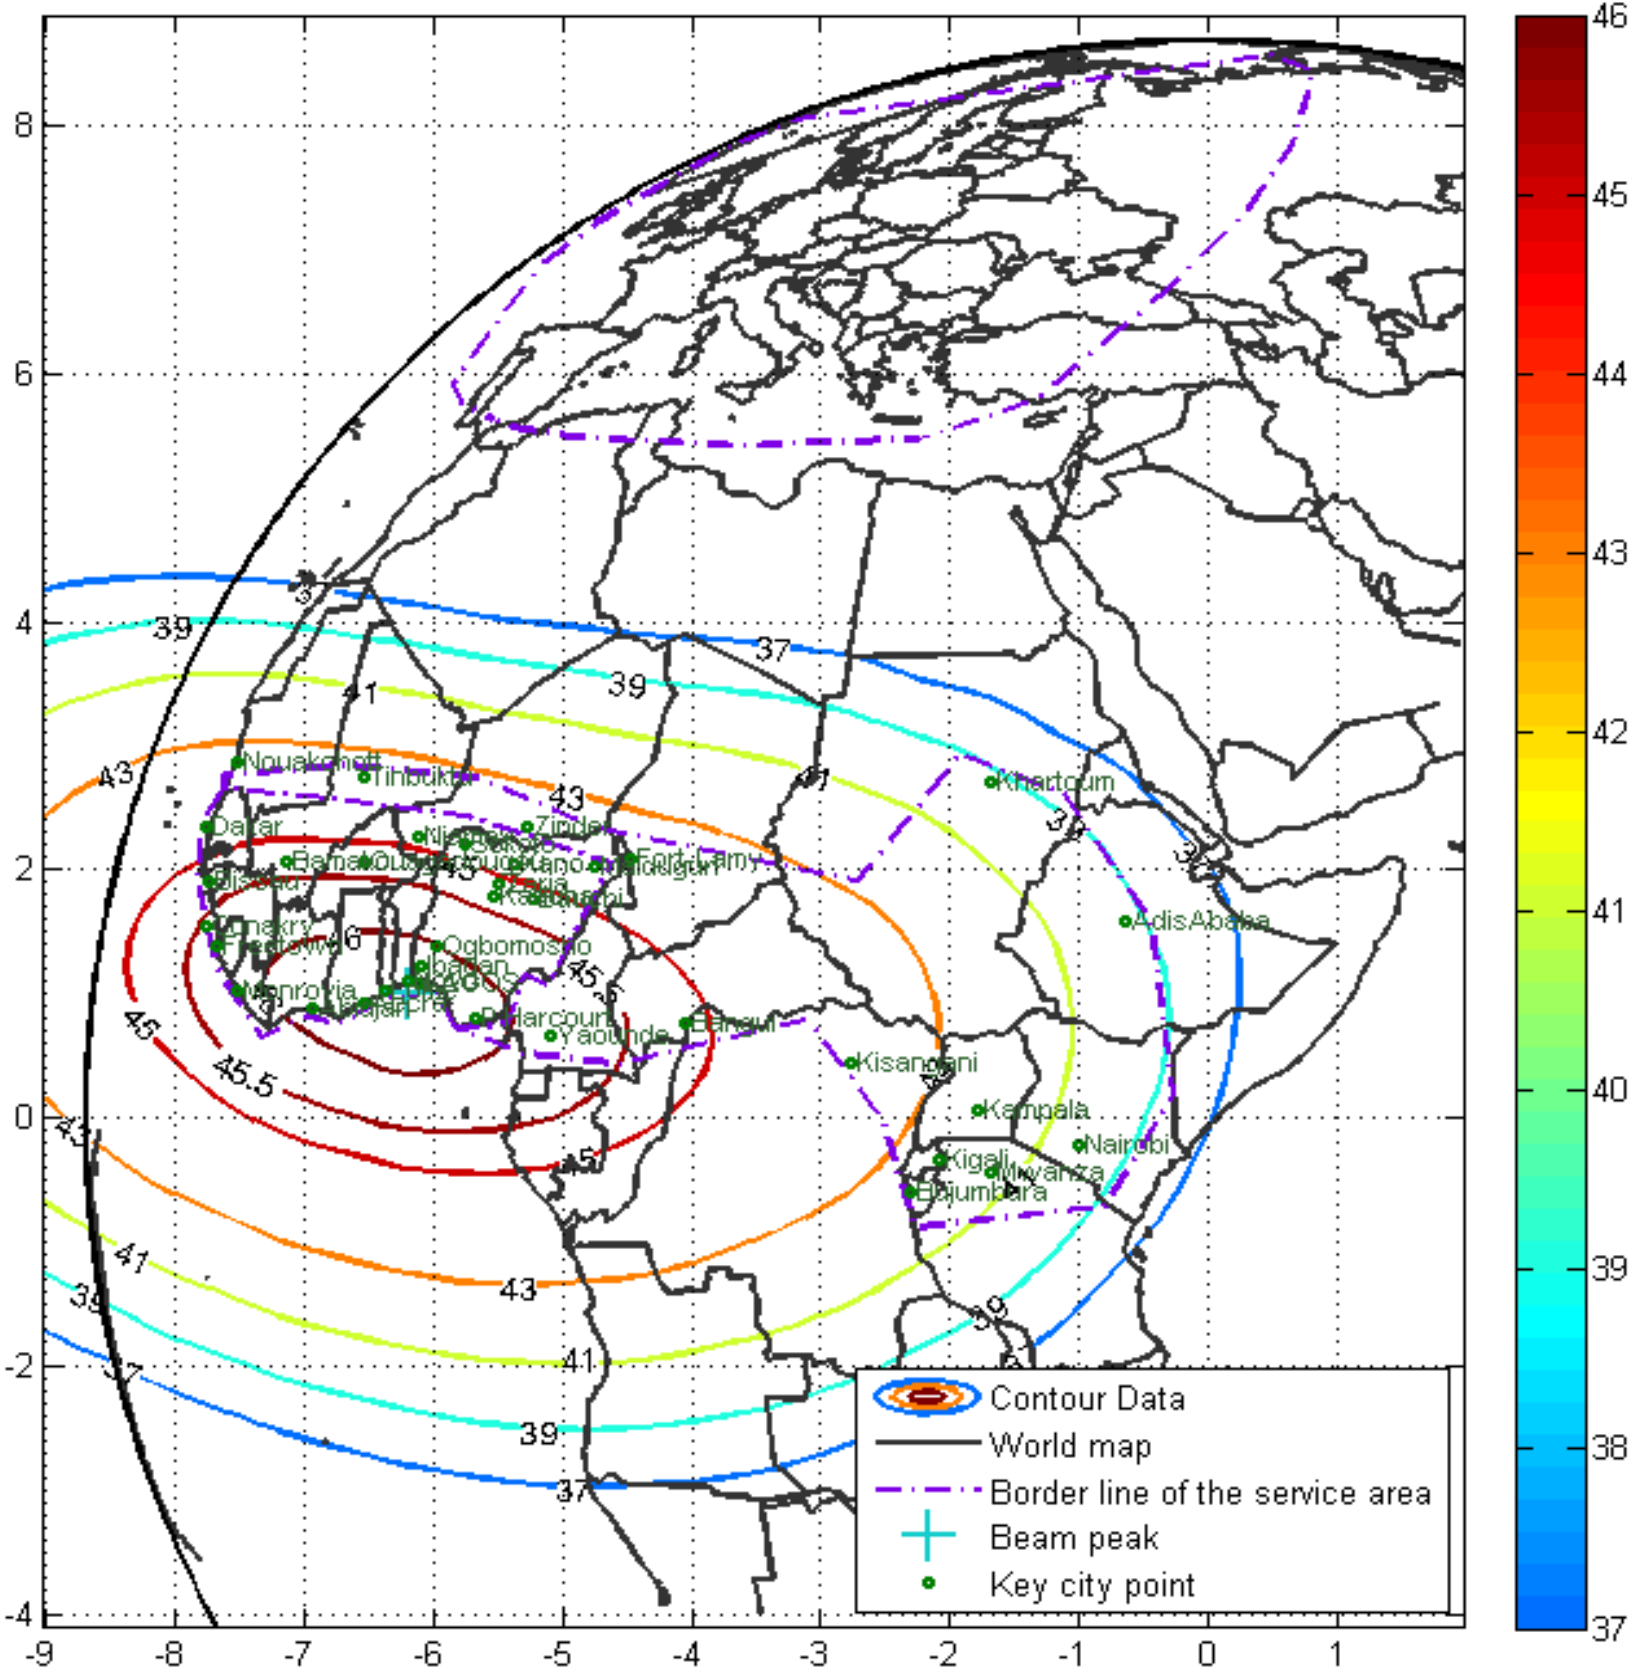

C-BAND ECOWAS I BEAM MAP

C BAND EIRP (dBW)

KU BAND ECOWAS1 BEAM EIRP (DBW)

KU BAND ECOWAS I BEAM

KU BAND ECOWAS2 BEAM EIRP (DBW)

KU BAND ECOWAS II BEAM

KU BAND KASHI BEAM EIRP (DBW)

KU ASIAN BEAM

KA BAND EUROPE BEAM EIRP (DBW)

KA BAND EUROPEAN SPOT BEAM

KA BAND NIGERIA BEAM EIRP (DBW)

KA BAND NIGERIAN SPOT BEAM

KA BAND SOUTH AFRICA BEAM EIRP (DBW)

KA BAND SOUTH AFRICAN SPOT BEAM

NAVIGATION PAYLOAD L1 EIRP (DBW)

L1 BAND GLOBAL BEAM

NAVIGATION PAYLOAD L5 EIRP (DBW)

L5 BAND GLOBAL BEAM